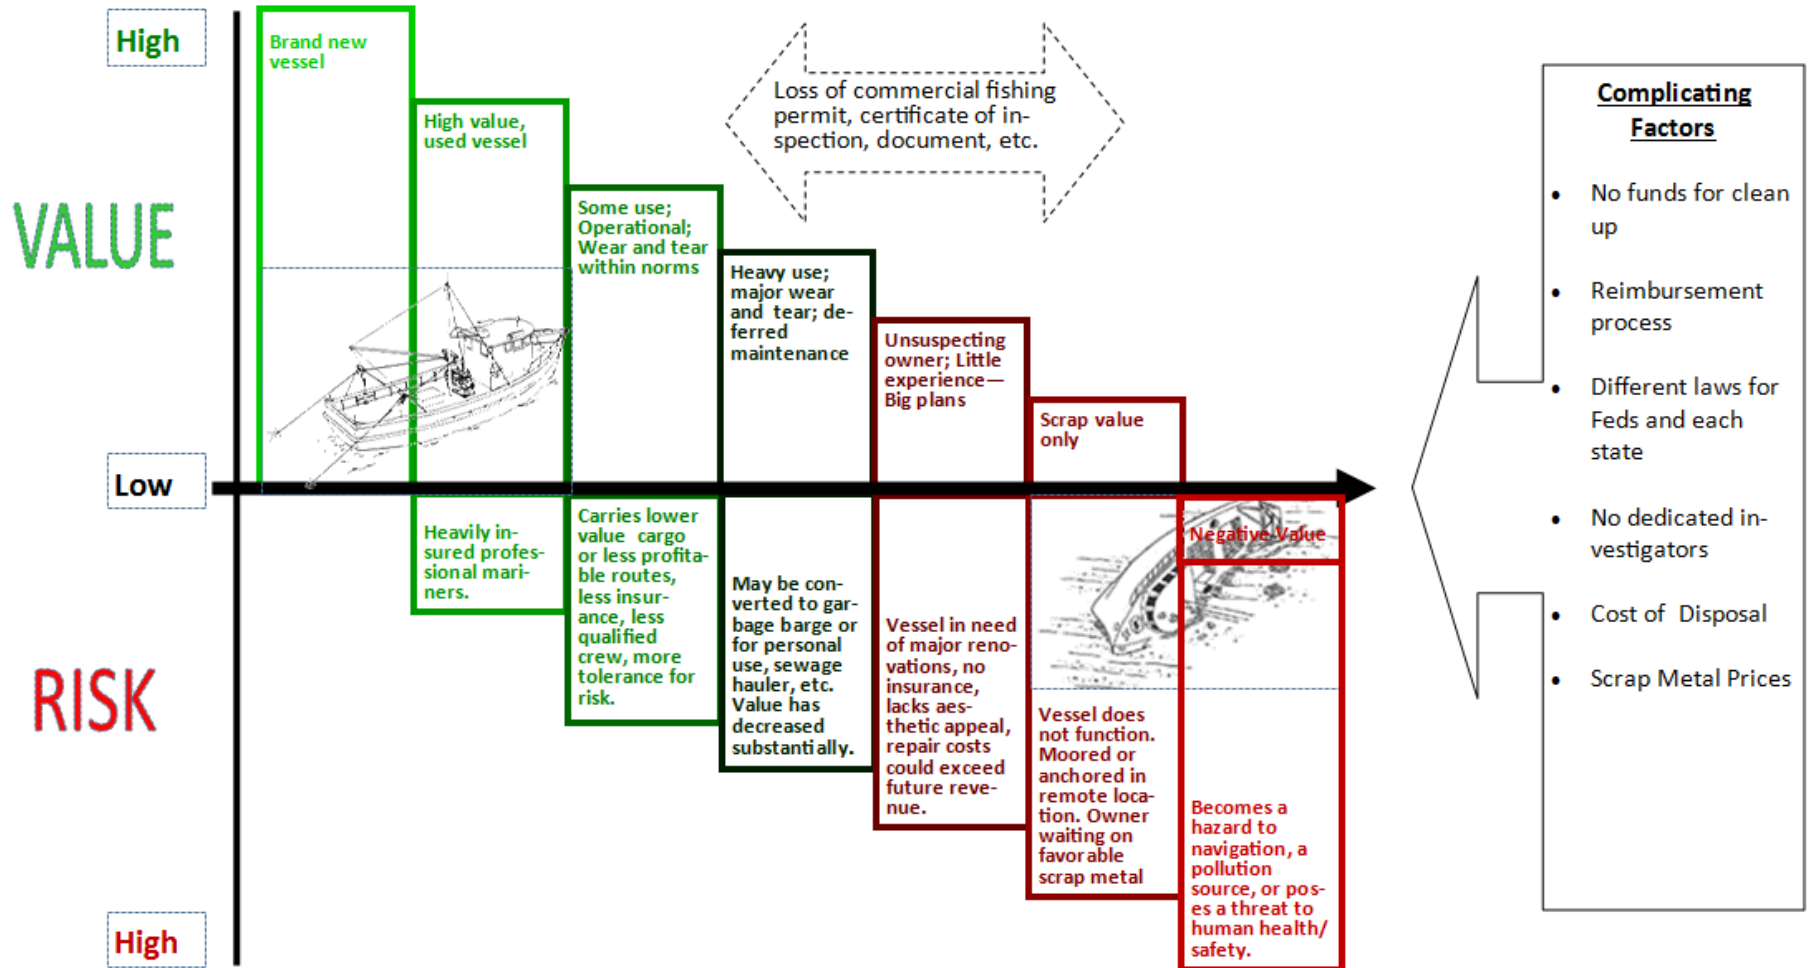

Abandoned Vessels:  
Rising Risks

LT Christopher Kimrey  
USCG Sector San Francisco

GAO Report to Congress  
- CY92: Est 4,000 ADV

NOAA Report  
- CY09: Est: 2,300 in  
FL & LA

Effects of economic  
downturn

# SINKING VALUE - RISING RISK

What is being done?

- Federal
- State
- Municipal

Next Steps...

No overnight solutions

Combined effort

Start locally